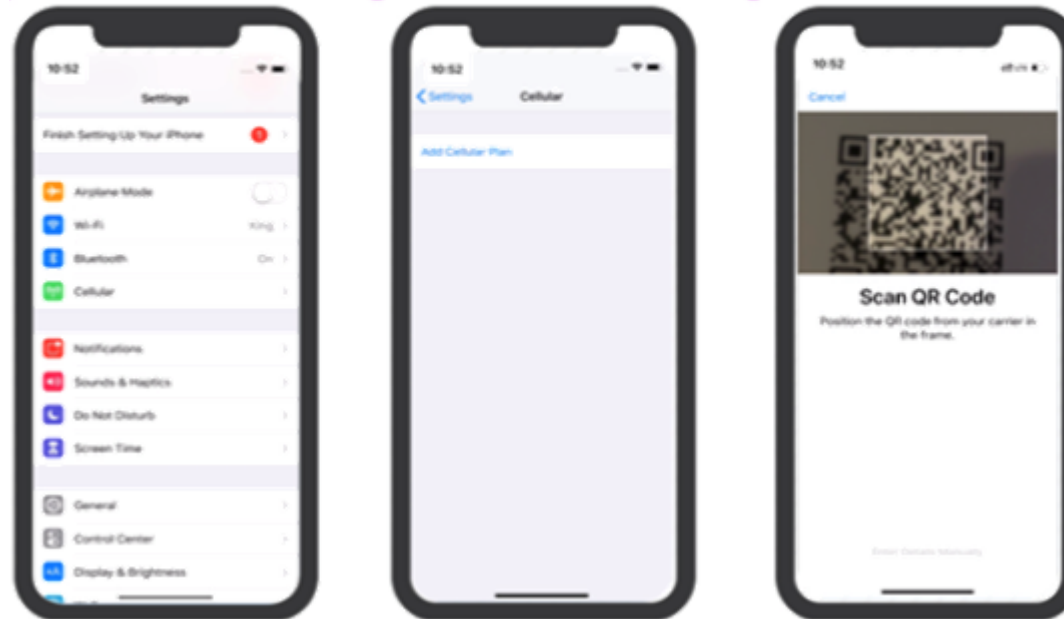

List of compatible smartphones :

- iPhone Xr / Xs / Xs Max
- iPhone 11 / 11 Pro / Pro Max
- iPhone 12 / 12 pro / 12 pro max / 12 mini
- Samsung S20, S20+, S20 Ultra, Z Flip

Current customers who wish to keep their SIM card can also take advantage of this innovation by requesting a second subscription on the same mobile.

Would you like to switch to eSIM? Nothing could be simpler!

1 Receive email from WSC

2 Scan QR Code

3 Add profile to list