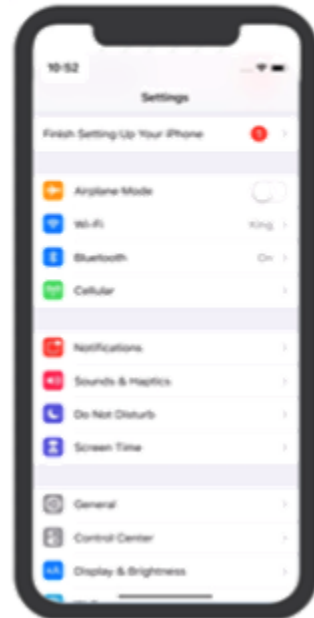

2 Scan QR Code