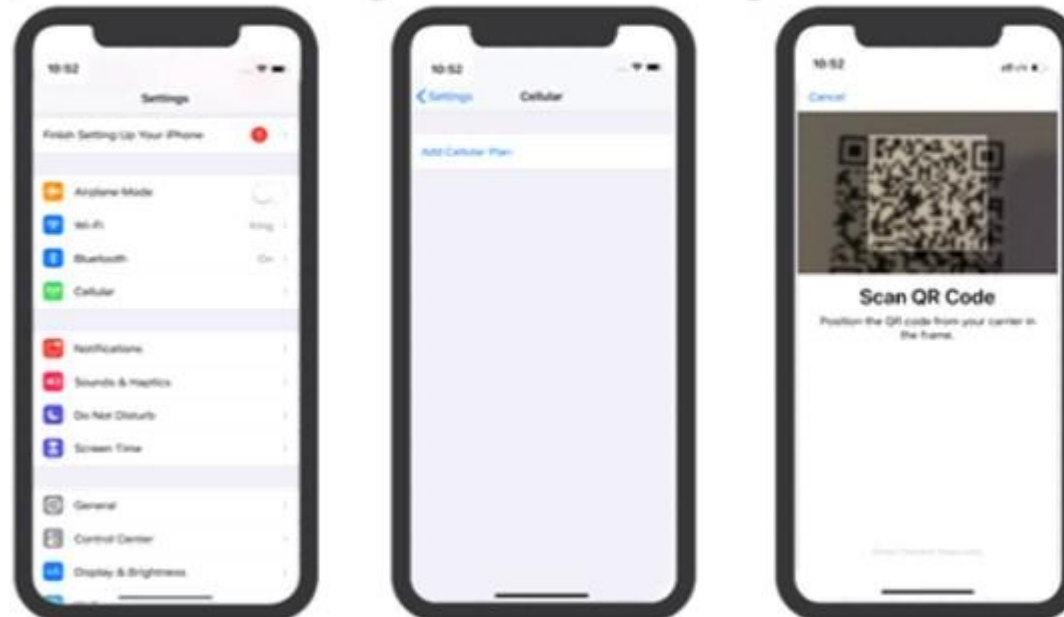

2 Scan QR Code